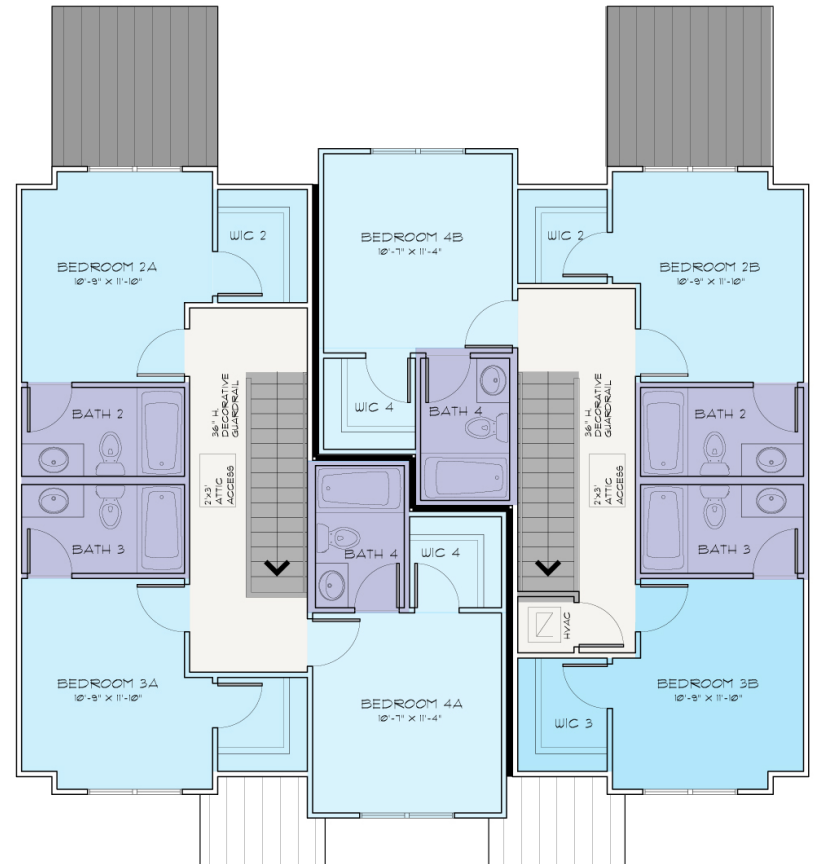

College Parke

○ MAIN LEVEL FLOOR PLAN
SCALE: 1/4" = 1'-0"

12-1-15
1512 GF

○ UPPER LEVEL FLOOR PLAN
SCALE: 1/4" = 1'-0"